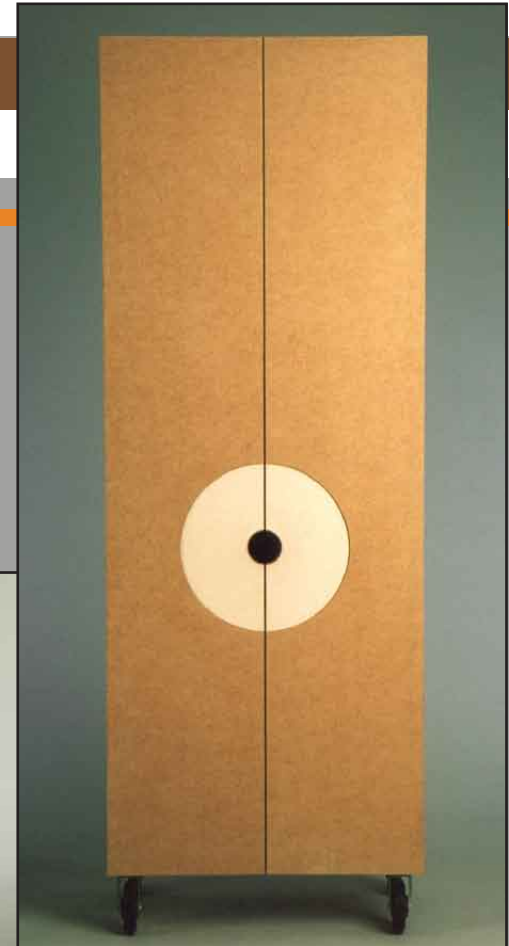

- custom casework by al schaub
- even if all you're doing is stealing ideas
redplumjam delivers

redplumjam.com

vanity

matched riftsawn white oak drawer faces
poplar & birch plywood casework
baltic birch drawers with
blum undermount drawer slides
installed unfinished, unpainted casework
\$3500

oak tansu

quartersawn white oak, bubinga
natural tung oil & wax finish
\$5000

photos johlangford.com

mdf rolling case

mdf, formica, casters
wax finish
\$2000