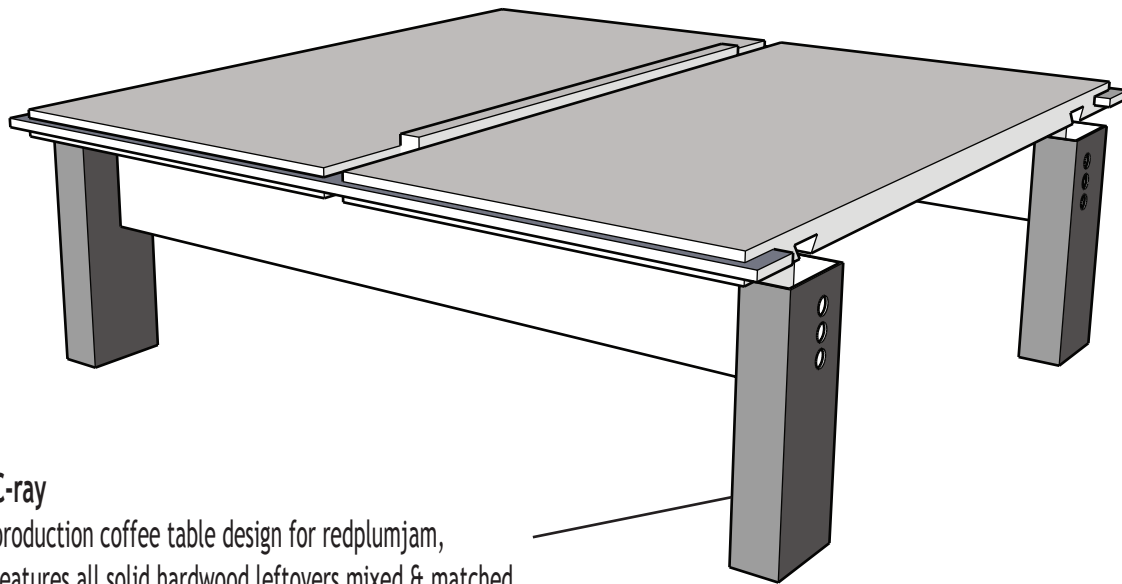

- developed in google's sketchup
- multiple 3D views
- drawing in exact scale
- makes cut list for shop

C-ray

production coffee table design for redplumjam,
features all solid hardwood leftovers mixed & matched
with oil & wax finish.
legs made of mild steel-
finished dark brown/black/antique. 36 x 36 x 13"