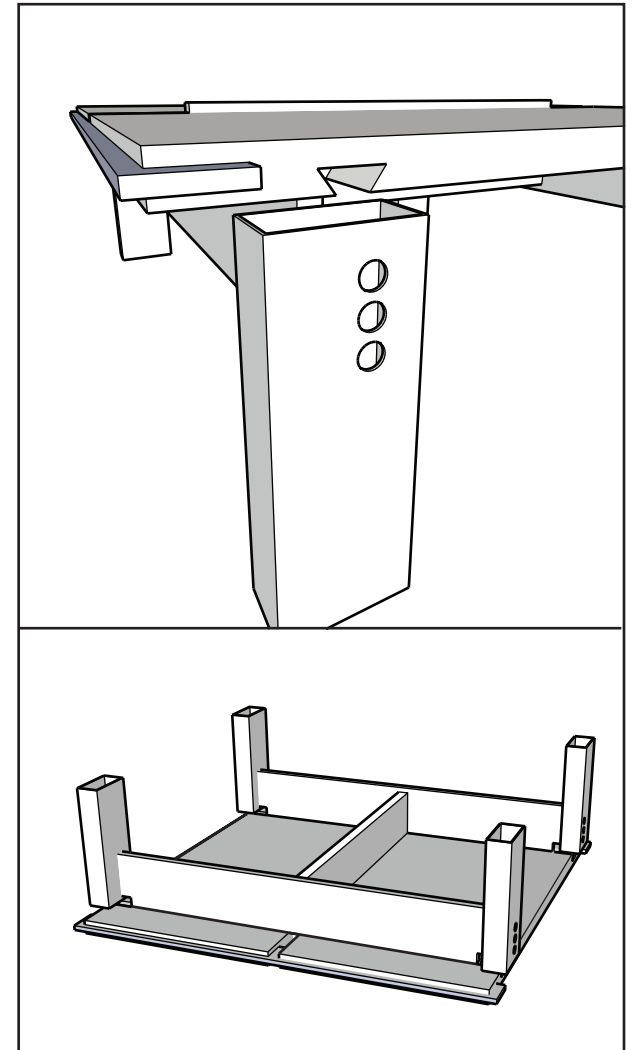

- developed in google's sketchup
- multiple 3D views
- drawing in exact scale
- makes cut list for shop

C-ray

production coffee table design for redplumjam,
features all solid hardwood leftovers mixed & matched
with oil & wax finish.
legs made of mild steel-
finished dark brown/black/antique. 36 x 36 x 13"