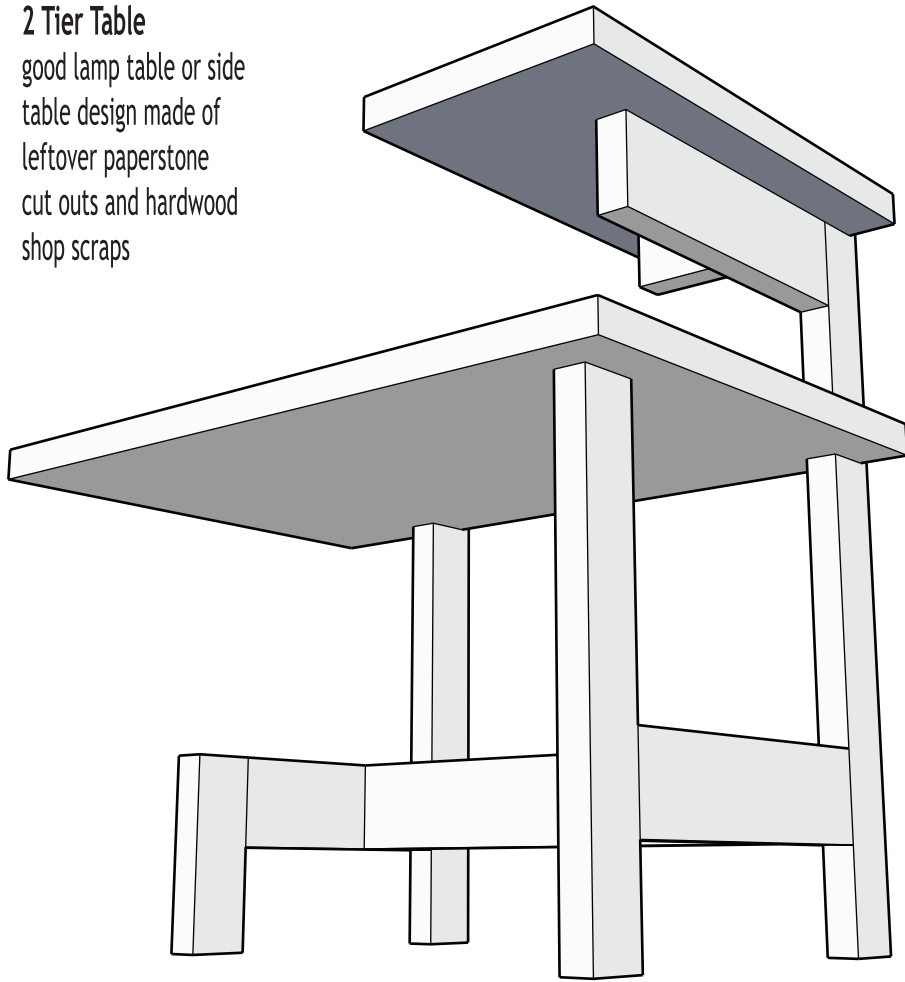

2 Tier Table

good lamp table or side table design made of leftover paperstone cut outs and hardwood shop scraps

- developed in google's sketchup
- multiple 3D views
- drawing in exact scale
- makes cut list for shop
- can view web images on google earth to test out new designs