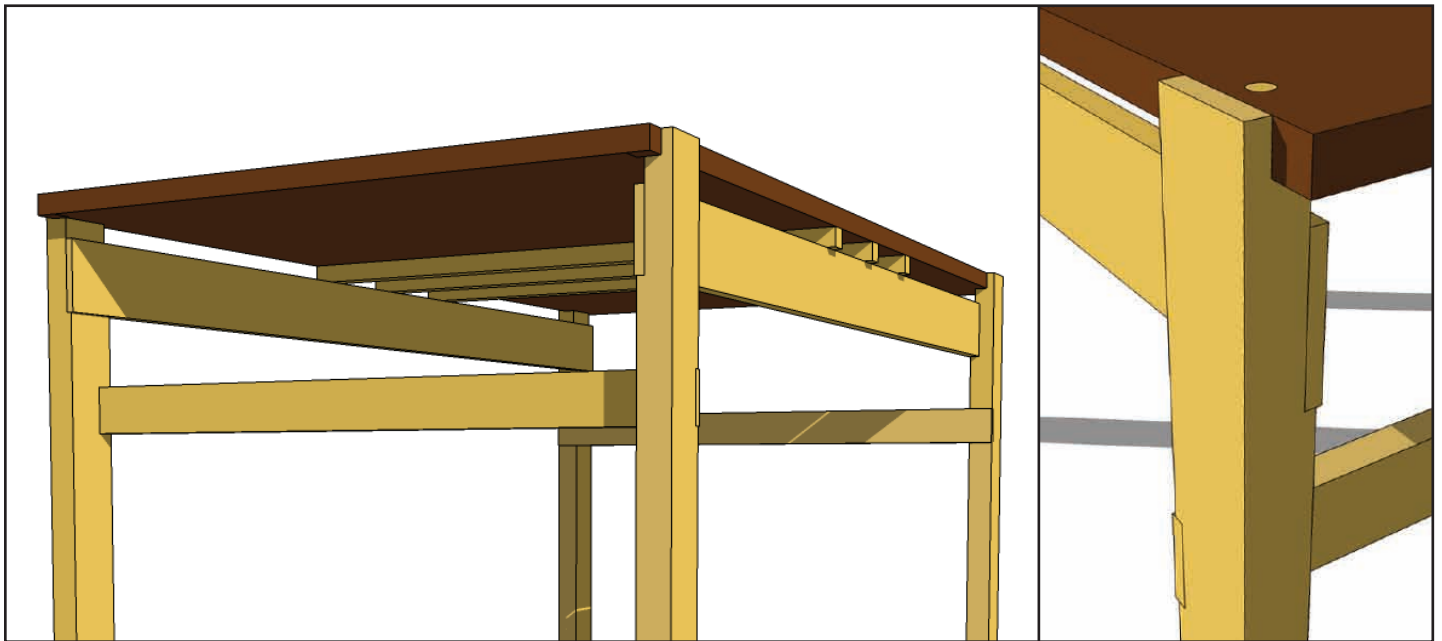

kitchen prep table
with routed knife slots in top
rpj production furniture prototype:
easy joinery, thin minimized materials

redplumjam.com

redplumjam@gmail.com

804 248 6700

1905 accomac st. richmond VA 23231